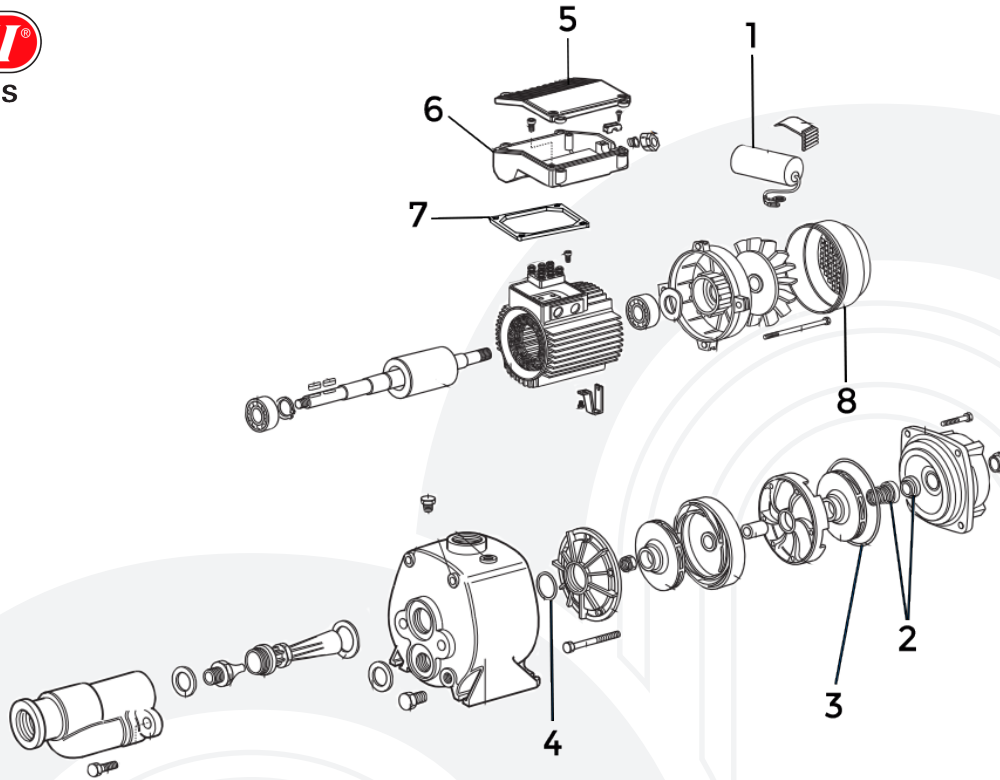

## Spare Parts List

Model	Number	Part Number	Description
APM 150 - CAM 150	1	7005191	Capacitor 35Uf
	2	3080099	Mech seal kit
	3	1311557	Casing o'ring - large
	4	1311027	Casing o'ring - small
	5	7105208	Cover capacitor box
	6	7105207	Capacitor box base
	7	7106136	Capacitor box gasket
	8	7004380	Fan cover
APM 200 - CAM 200	1	7005159	Capacitor 40Uf
	2	3080099	Mech seal kit
	3	1311557	Casing o'ring - large
	4	1311027	Casing o'ring - small
	5	7105208	Cover capacitor box
	6	7105207	Capacitor box base
	7	7106136	Capacitor box gasket
	8	7004380	Fan cover